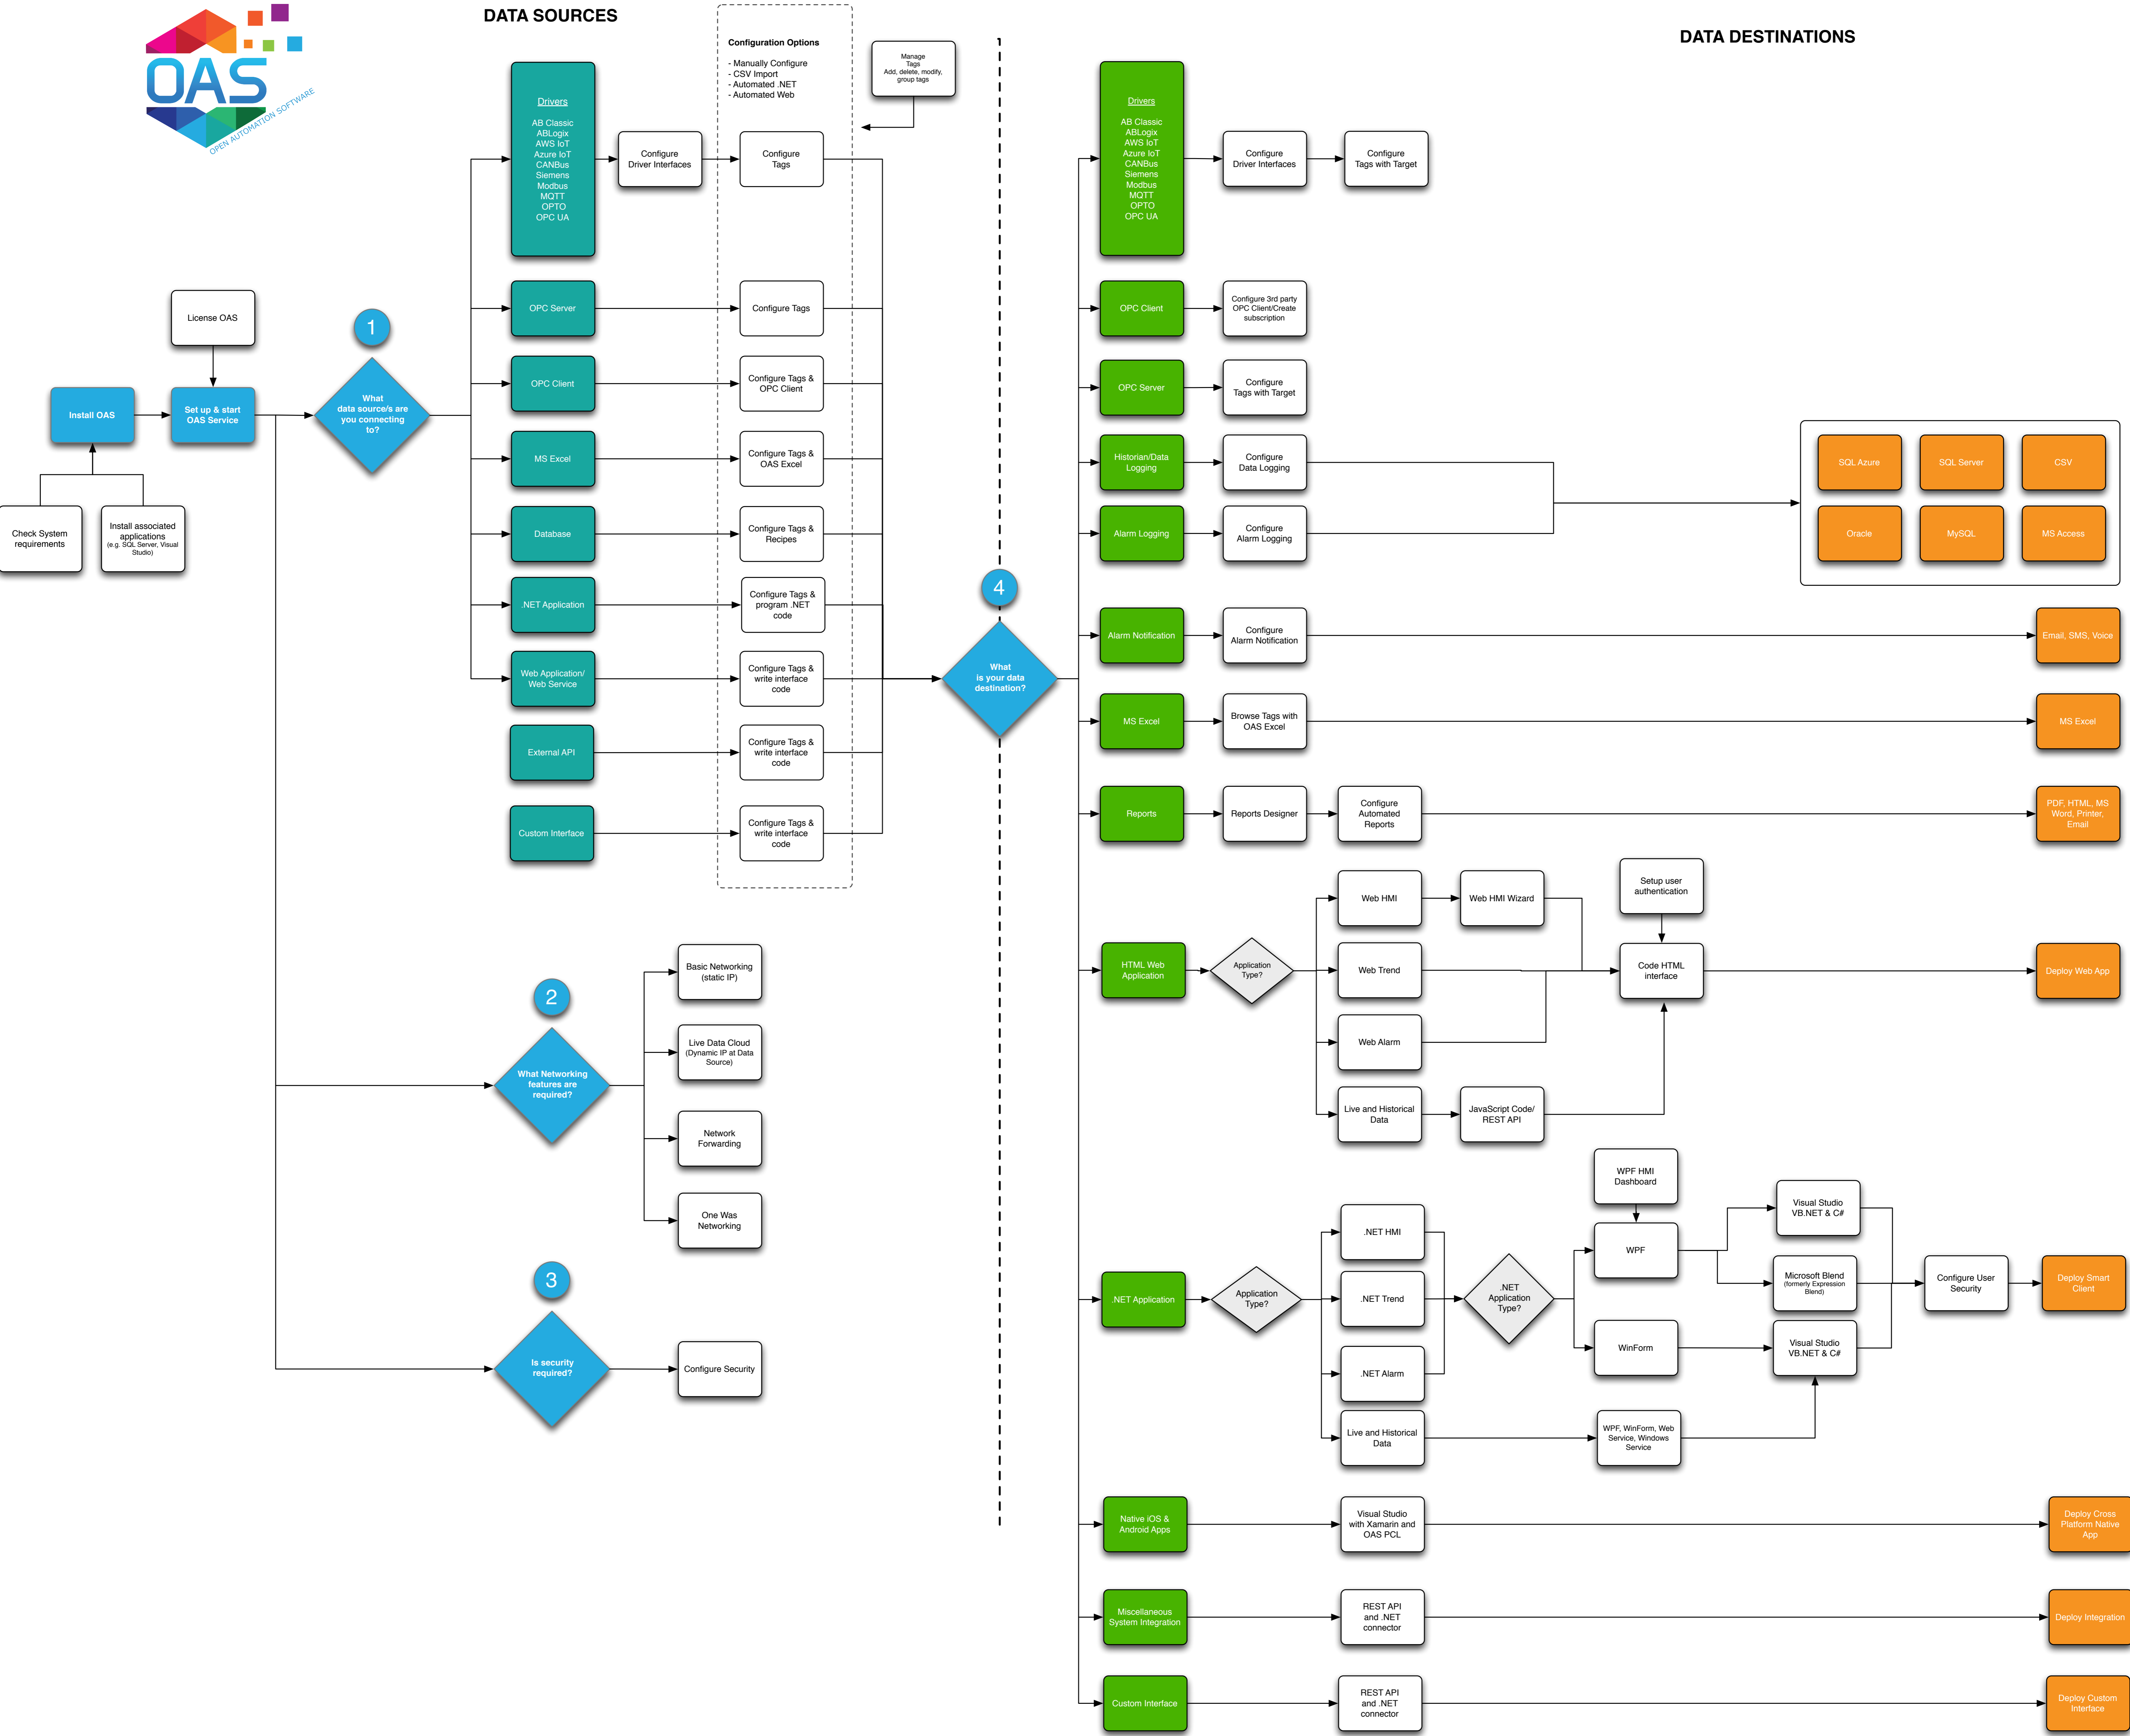

DATA SOURCES

DATA DESTINATIONS

1

2

3

4

Configuration Options
- Manually Configure
- CSV Import
- Automated .NET
- Automated Web

Manage Tags
Add, delete, modify,
group tags

- Drivers
AB Classic
ABLogix
AWS IoT
Azure IoT
CANBus
Siemens
Modbus
MOTIF
OPTO
OPC UA
- OPC Server
- OPC Client
- MS Excel
- Database
- NET Application
- Web Application/
Web Service
- External API
- Custom Interface

- Drivers
AB Classic
ABLogix
AWS IoT
Azure IoT
CANBus
Siemens
Modbus
MOTIF
OPTO
OPC UA
- OPC Client
- OPC Server
- Historian/Data
Logging
- Alarm Logging
- Alarm Notification
- MS Excel
- Reports
- HTML Web
Application
- .NET Application
- Native iOS &
Android Apps
- Miscellaneous
System Integration
- Custom Interface

- SQL Azure
- SQL Server
- CSV
- Oracle
- MySQL
- MS Access

Email, SMS, Voice

MS Excel

PDF, HTML, MS
Word, Printer,
Email

Deploy Web App

Deploy Cross
Platform Native
App

Deploy Integration

Deploy Custom
Interface